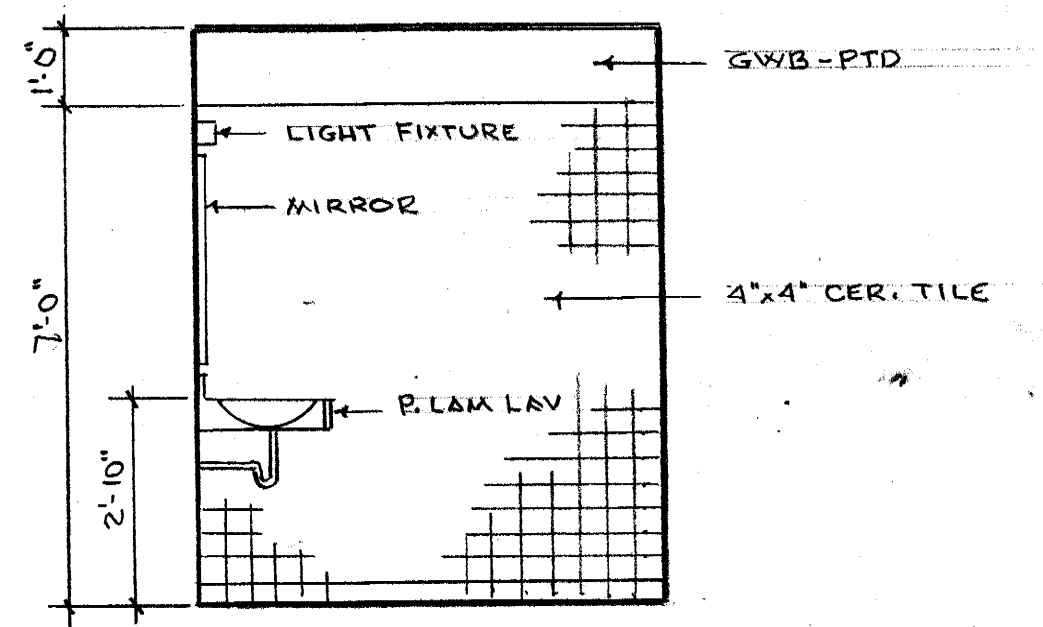

HP

2

NEW BATH ELEVATIONS AT SPECIAL CARE RM

3/8" = 1'-0"

TYP. VISITOR HP TOILET AT CENTRAL CORE

3/8" = 1'-0"

4

3

3

4

HP

4

NEW BATH ELEVATIONS AT SPECIAL CARE RM

3/8" = 1'-0"