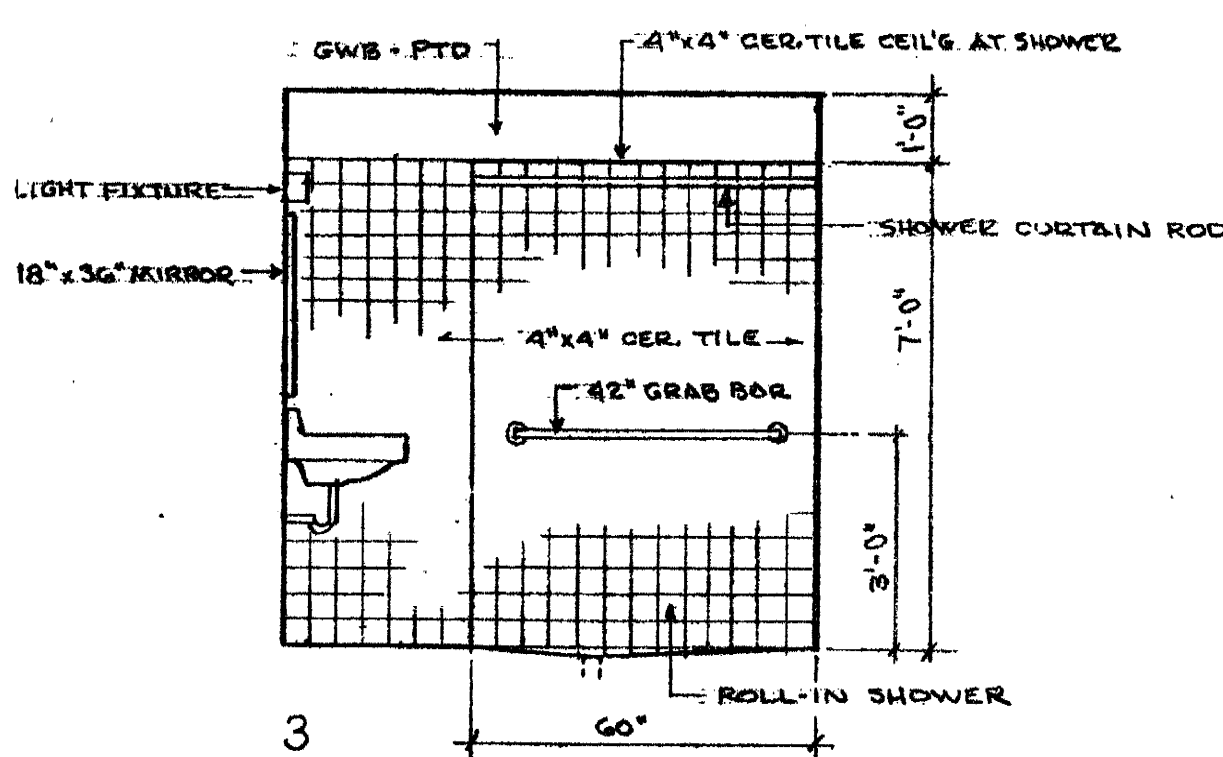

HP TOILET AT BATHING AREA

3/8" = 1'-0"

1

NEW BATH AT SPECIAL CARE RM

1/4" = 1'-0"

TYP. VISITOR HP TOILET AT CENTRAL CORE

3/8" = 1'-0"

2

HP

2

NEW BATH ELEVATIONS AT SPECIAL CARE RM

3/8" = 1'-0"

TYP. VISITOR HP TOILET AT CENTRAL CORE

3/8" = 1'-0"

4

3

3

4

HP

4

NEW BATH ELEVATIONS AT SPECIAL CARE RM

3/8" = 1'-0"