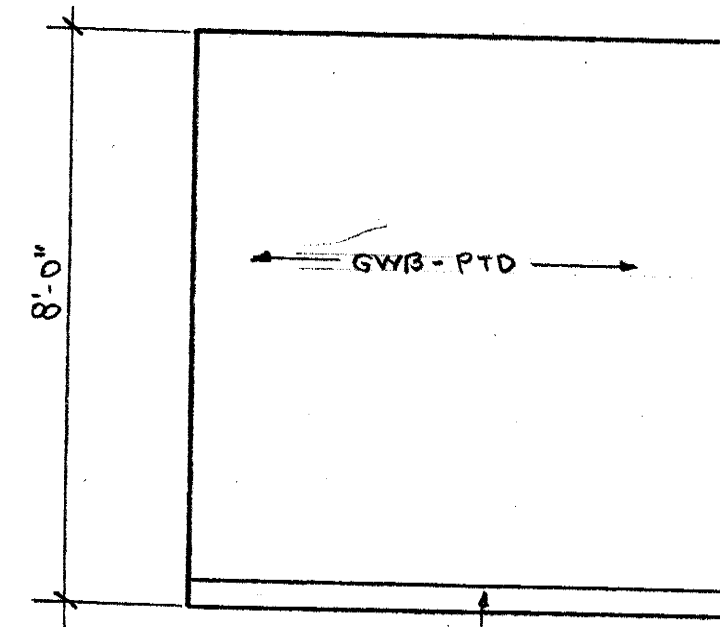

HP TOILET AT BATHING AREA

3/8" = 1'-0"

1

NEW BATH AT SPECIAL CARE RM

1/4" = 1'-0"

TYP. VISITOR HP TOILET AT CENTRAL CORE

3/8" = 1'-0"

2

HP

2

NEW BATH ELEVATIONS AT SPECIAL CARE RM

3/8" = 1'-0"

TYP. VISITOR HP TOILET AT CENTRAL CORE

3/8" = 1'-0"

4

3

3

4

HP

4

NEW BATH ELEVATIONS AT SPECIAL CARE RM

3/8" = 1'-0"