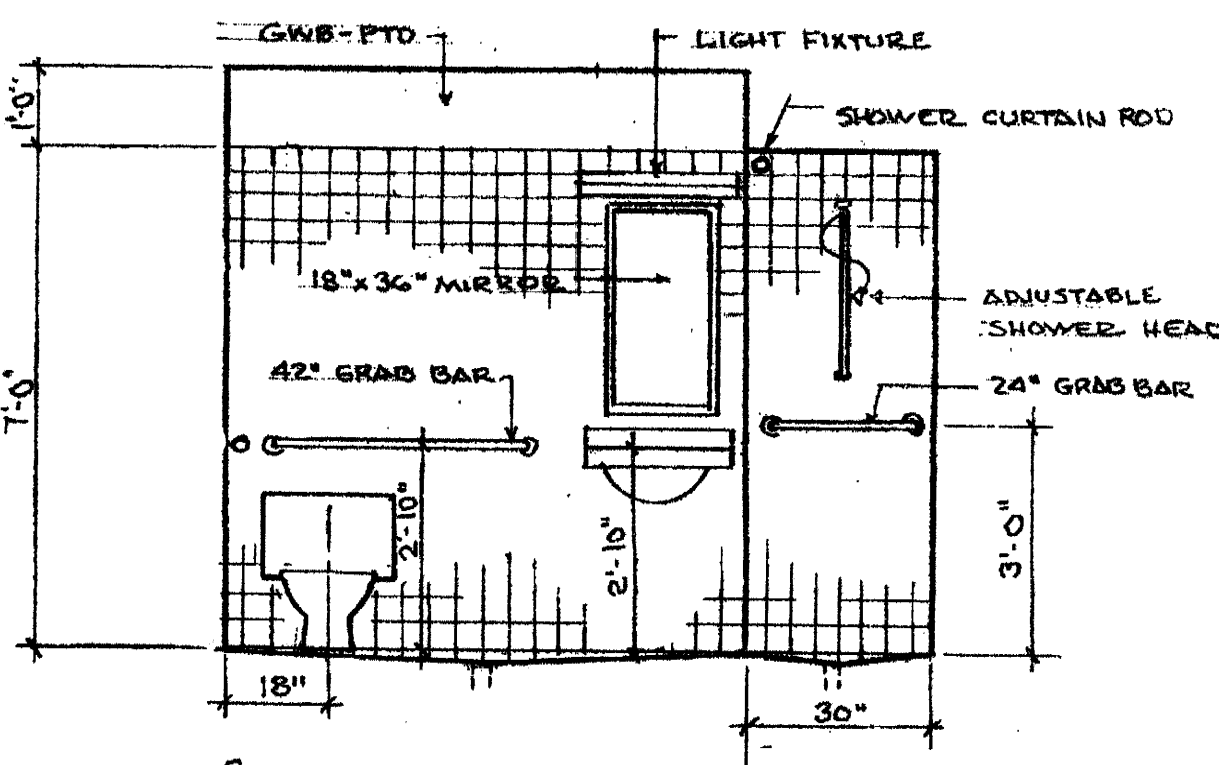

HP TOILET AT BATHING AREA

3/8" = 1'-0"

1

NEW BATH AT SPECIAL CARE RM

1/4" = 1'-0"

TYP. VISITOR HP TOILET AT CENTRAL CORE

3/8" = 1'-0"

2

HP

2

NEW BATH ELEVATIONS AT SPECIAL CARE RM

3/8" = 1'-0"

TYP. VISITOR HP TOILET AT CENTRAL CORE

3/8" = 1'-0"

4

3

3

4

HP

4

NEW BATH ELEVATIONS AT SPECIAL CARE RM

3/8" = 1'-0"